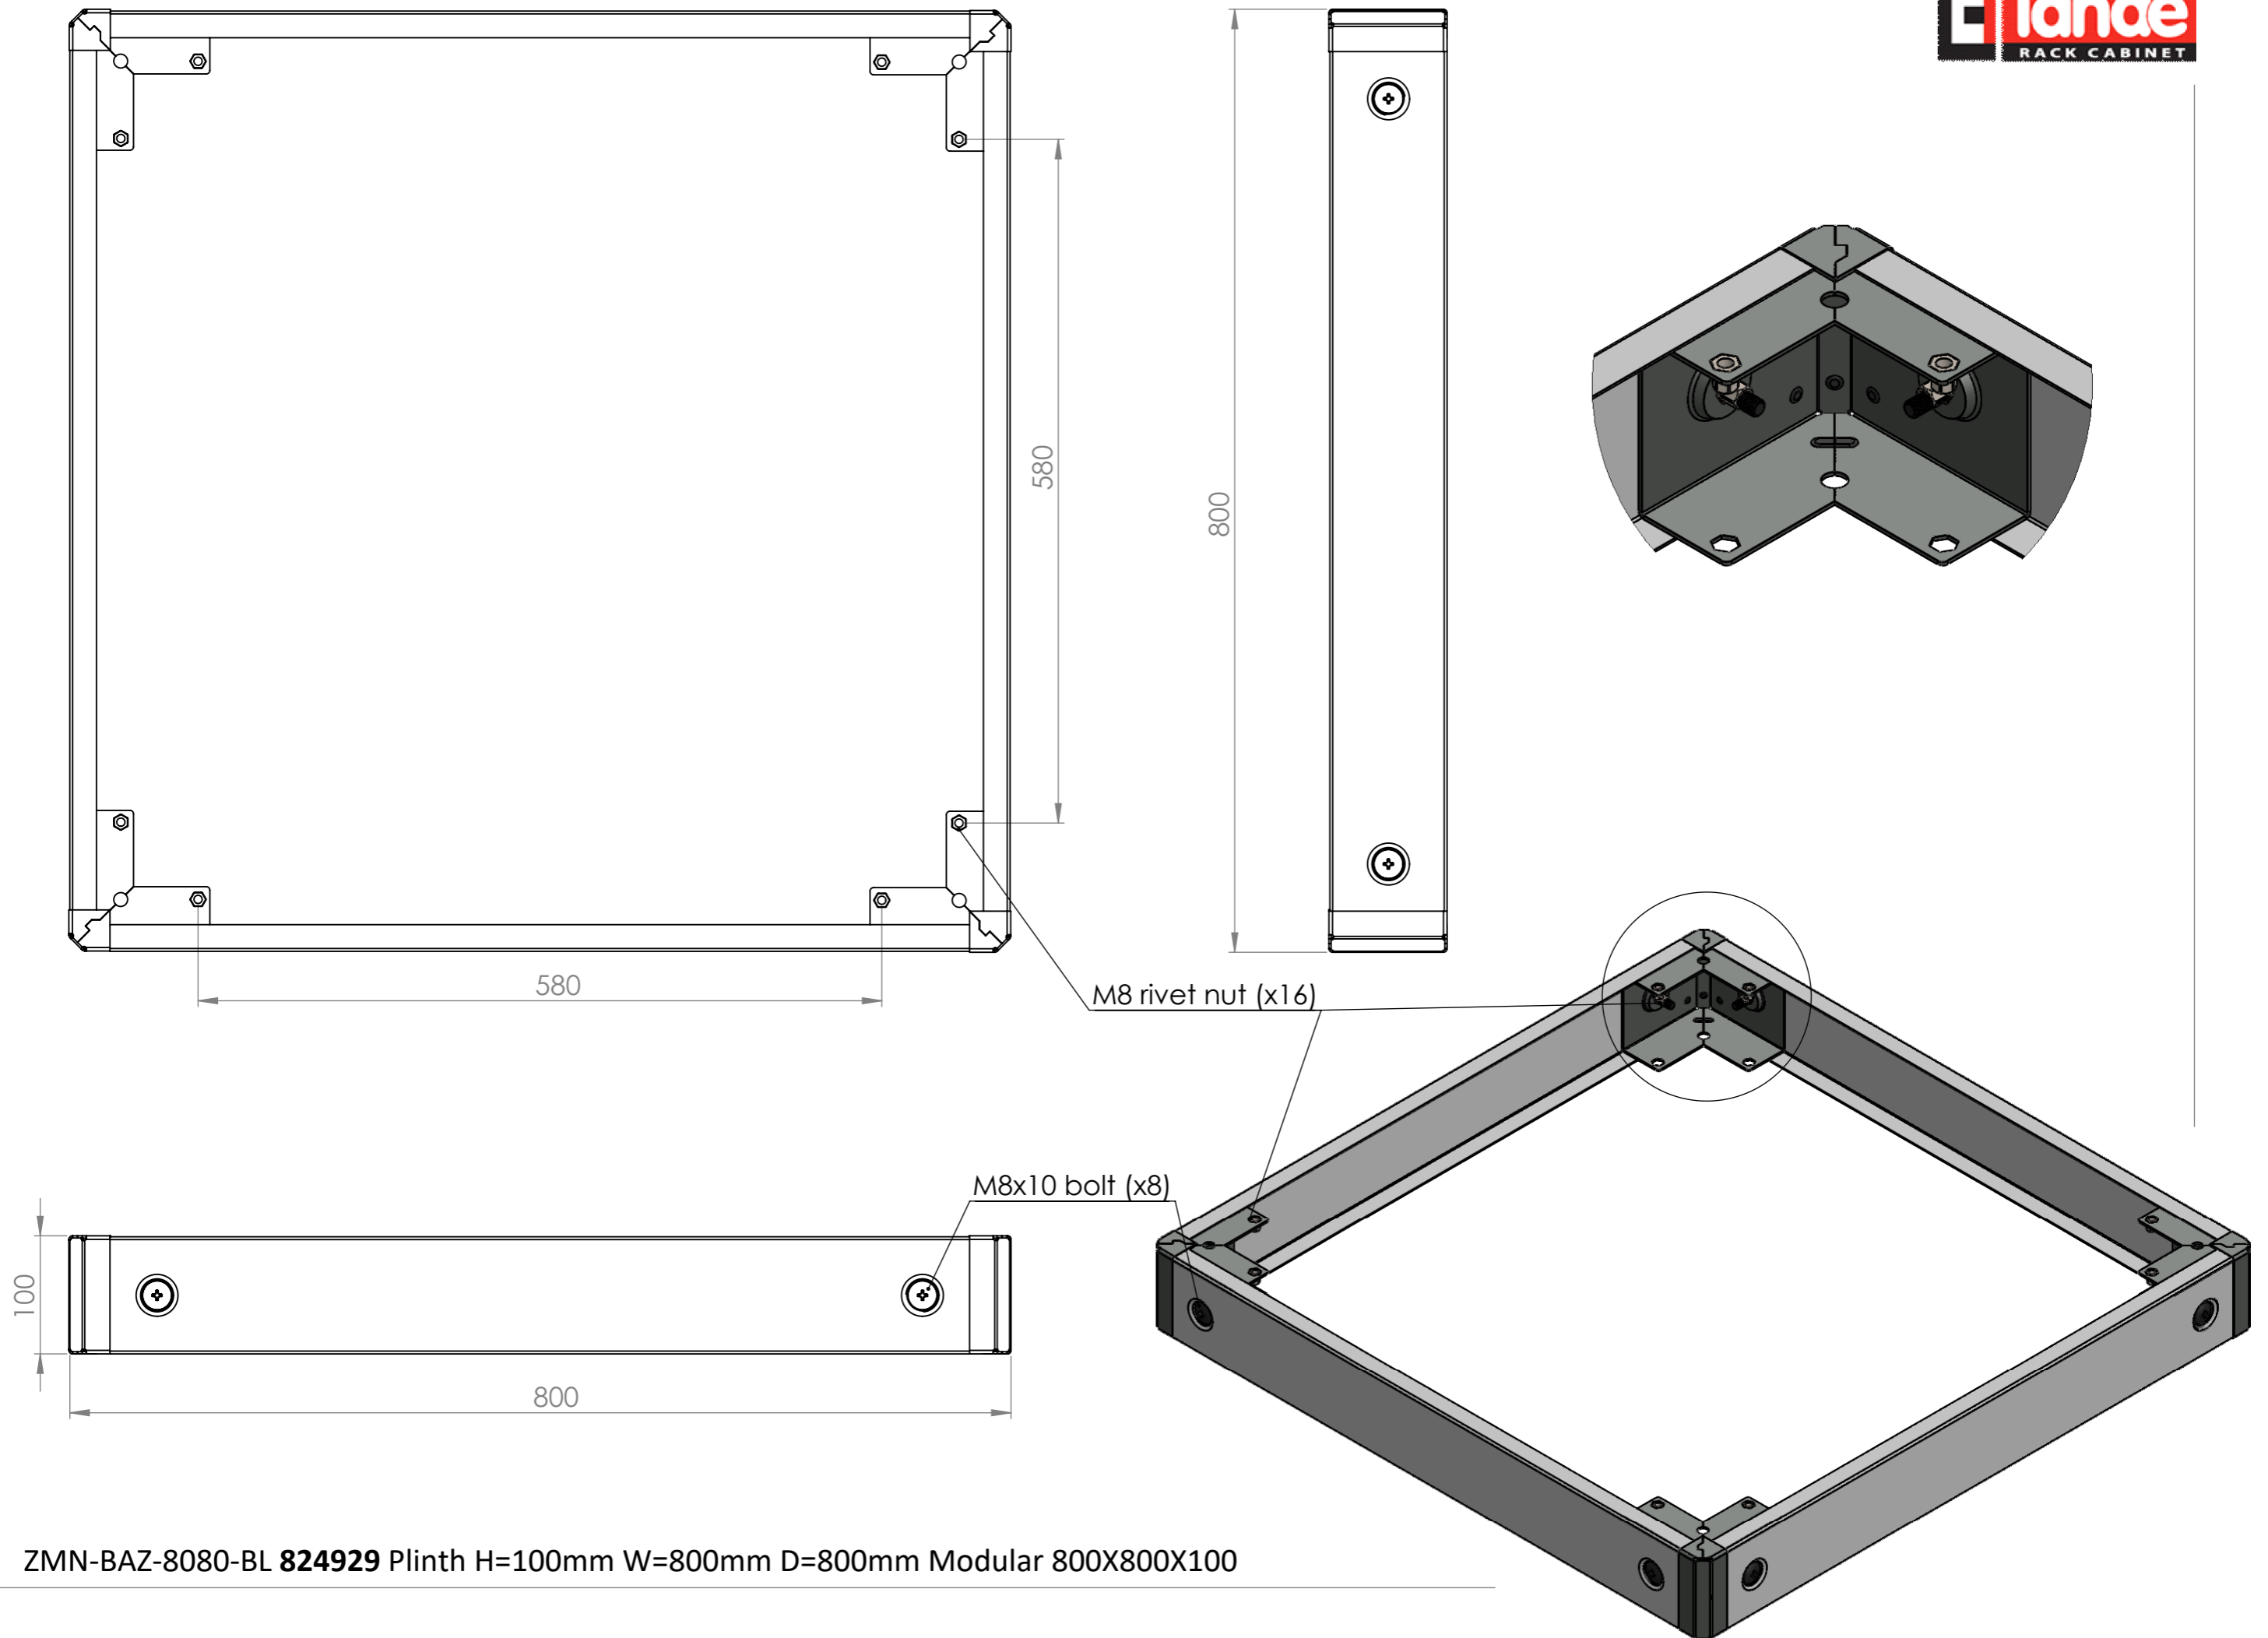

M8 rivet nut (x16)

M8x10 bolt (x8)

ZMN-BAZ-6080-BL 824925 Plinth H=100mm W=600mm D=800mm Modular 600X800X100

ZMN-BAZ-6010-BL 824926 Plinth H=100mm W=600mm D=1000mm Modular 600X1000X100

ZMN-BAZ-8060-BL **824928** Plinth H=100mm W=800mm D=600mm Modular 800X600X100

ZMN-BAZ-8080-BL 824929 Plinth H=100mm W=800mm D=800mm Modular 800X800X100

ZMN-BAZ-8010-BL 824930 Plinth H=100mm W=800mm D=1000mm Modular 800X1000X100