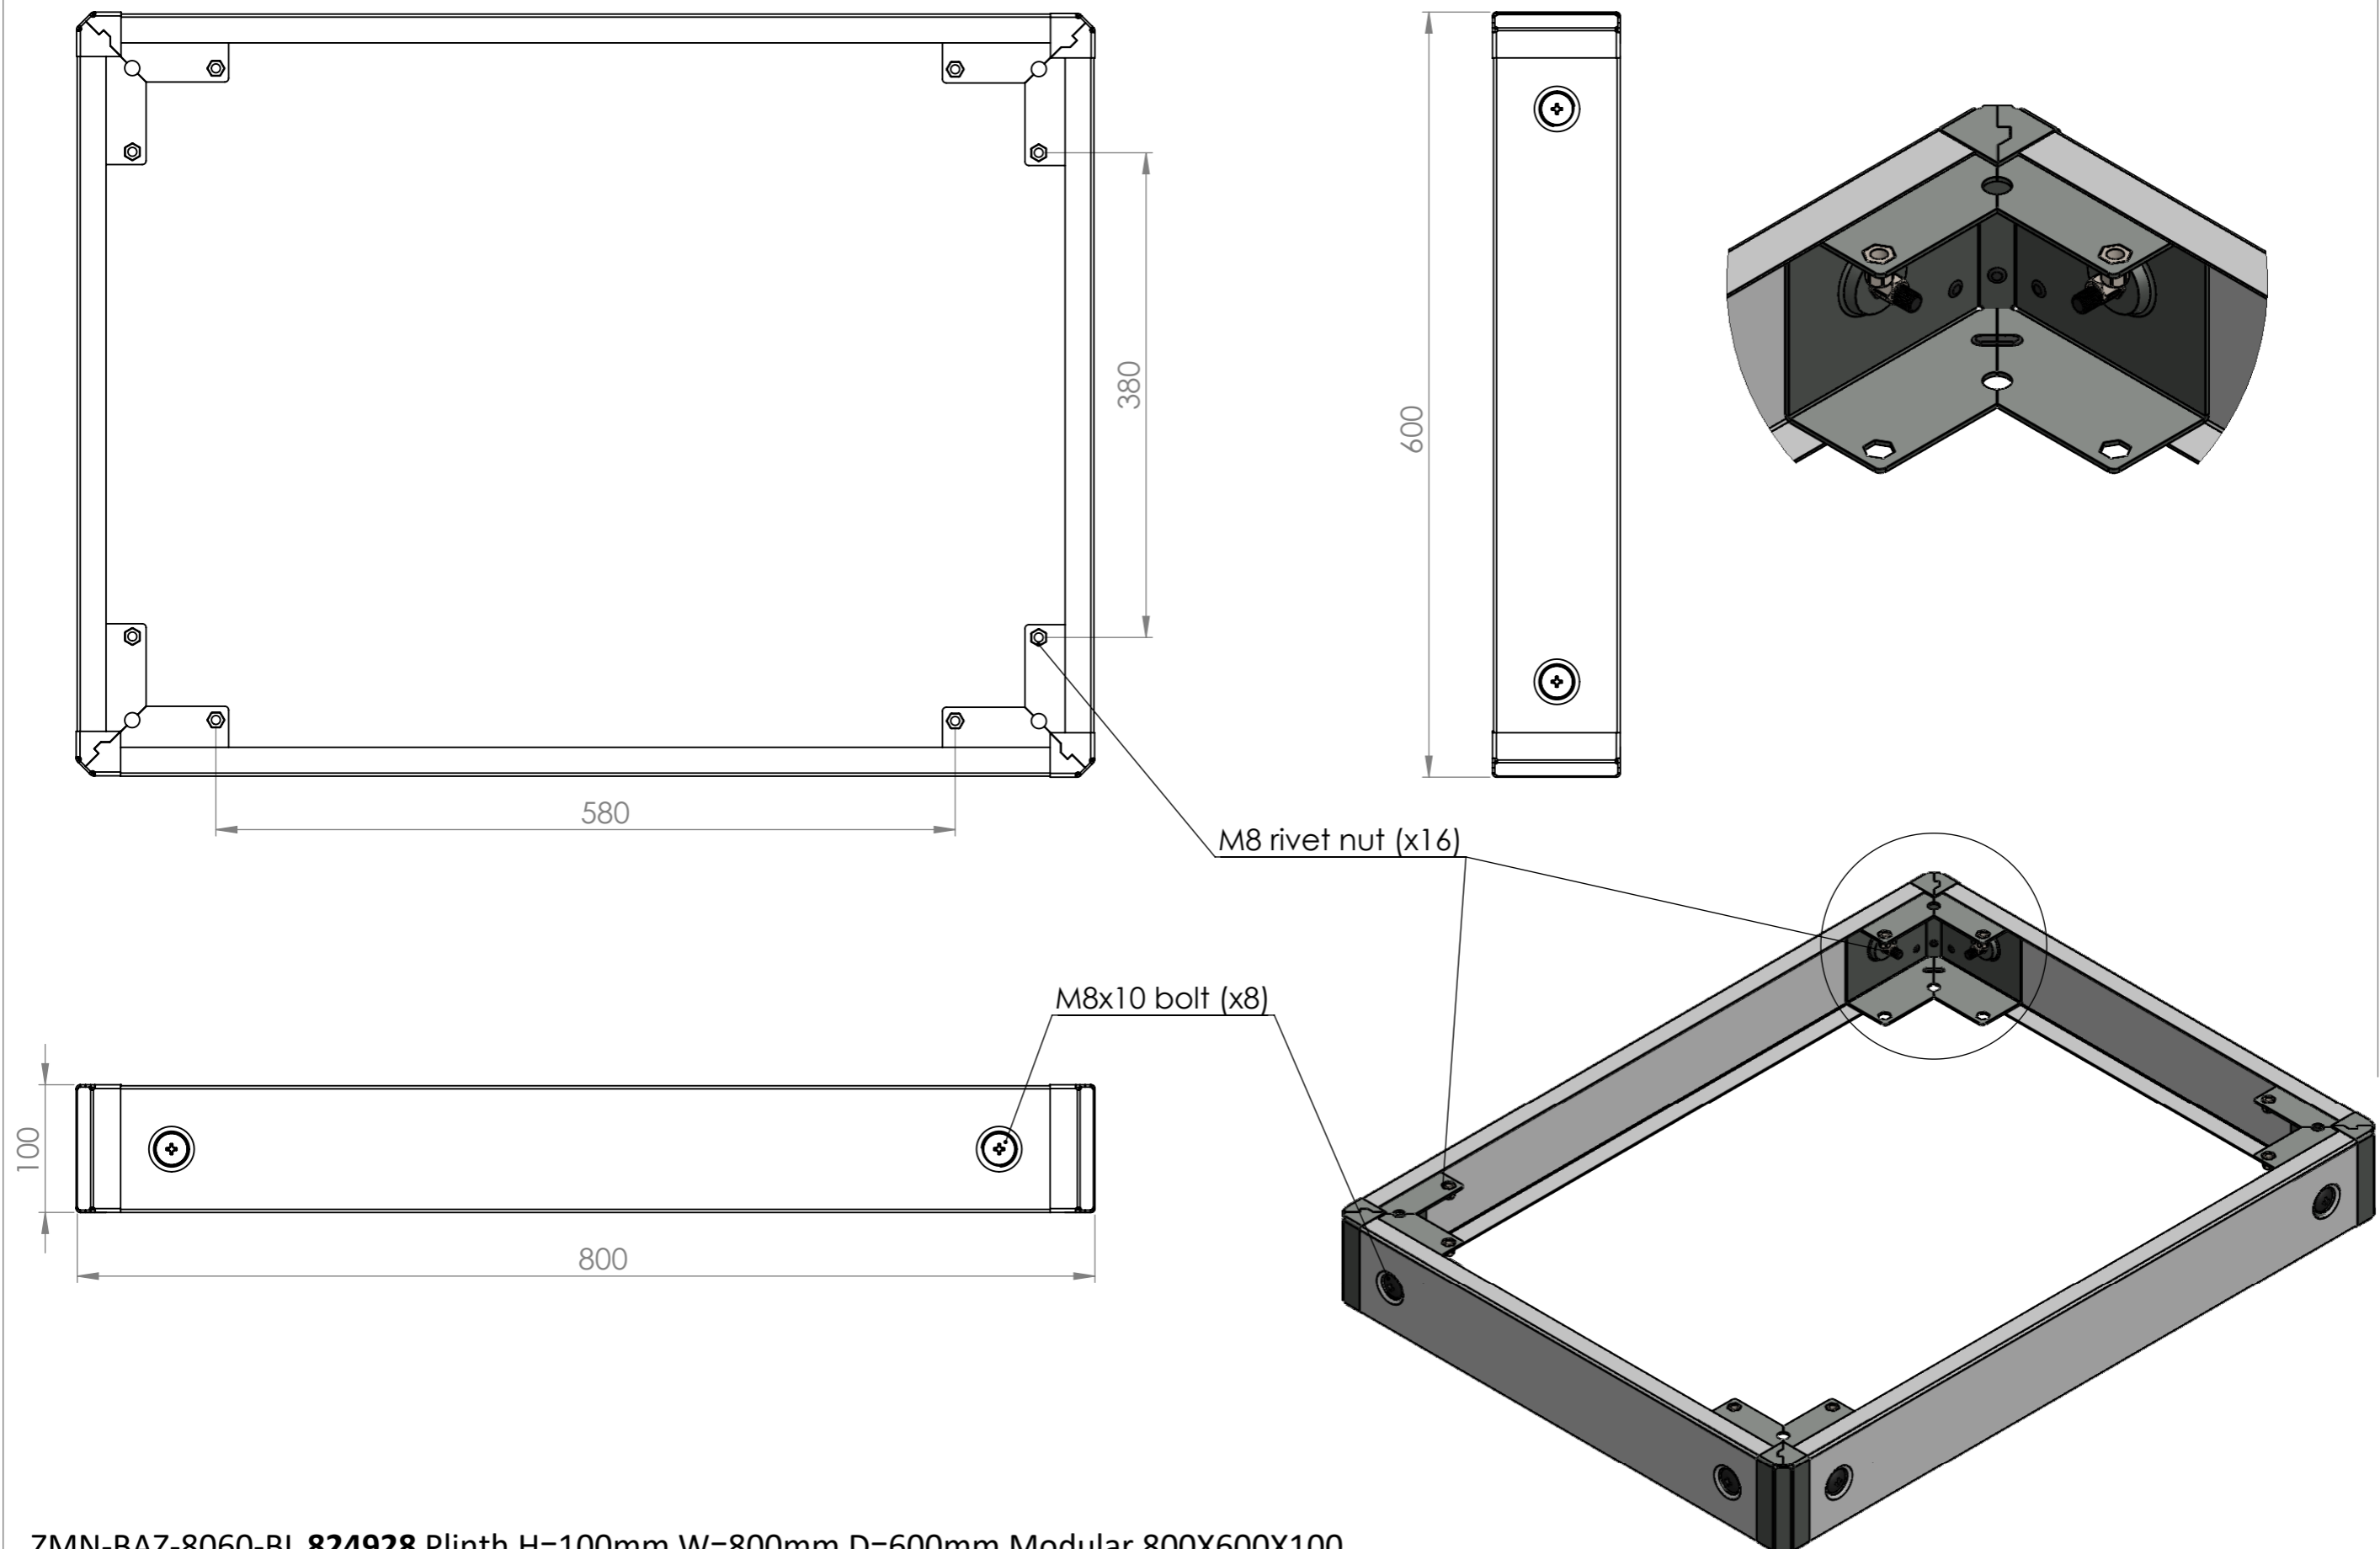

M8 rivet nut (x16)

M8x10 bolt (x8)

ZMN-BAZ-6080-BL 824925 Plinth H=100mm W=600mm D=800mm Modular 600X800X100

ZMN-BAZ-6010-BL 824926 Plinth H=100mm W=600mm D=1000mm Modular 600X1000X100

ZMN-BAZ-8060-BL **824928** Plinth H=100mm W=800mm D=600mm Modular 800X600X100

ZMN-BAZ-8080-BL 824929 Plinth H=100mm W=800mm D=800mm Modular 800X800X100

ZMN-BAZ-8010-BL 824930 Plinth H=100mm W=800mm D=1000mm Modular 800X1000X100