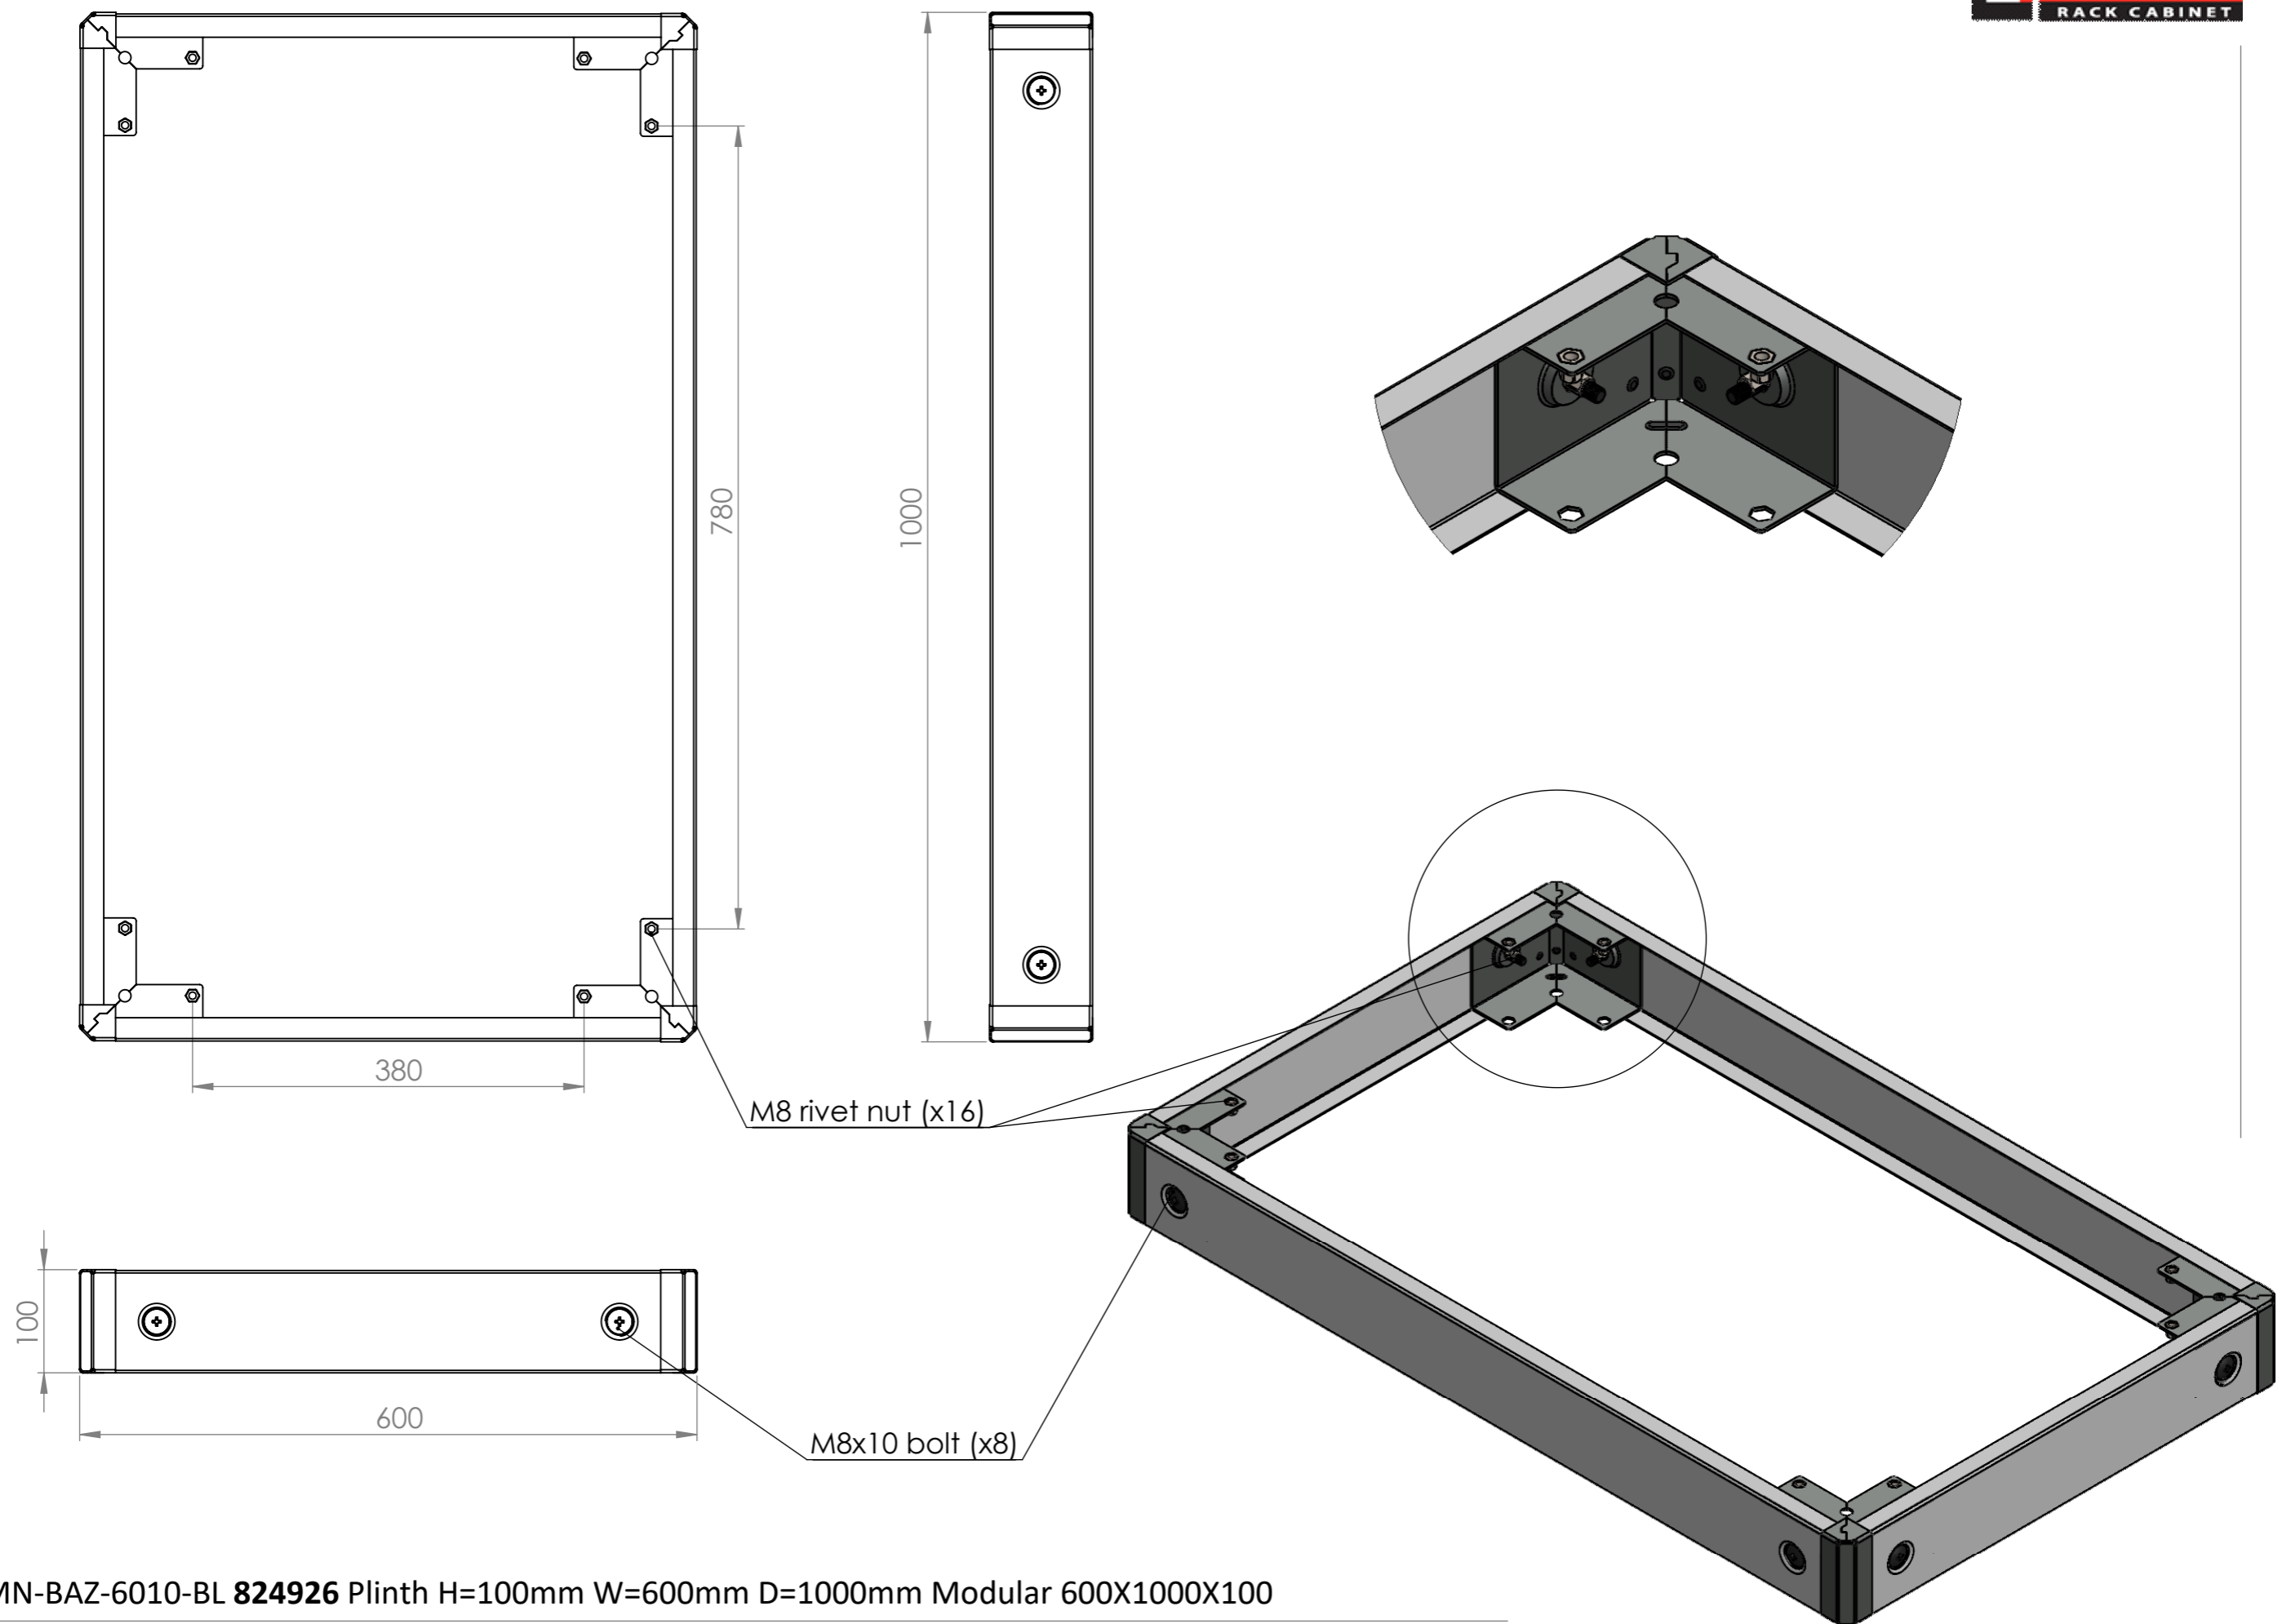

M8 rivet nut (x16)

M8x10 bolt (x8)

ZMN-BAZ-6080-BL 824925 Plinth H=100mm W=600mm D=800mm Modular 600X800X100

ZMN-BAZ-6010-BL 824926 Plinth H=100mm W=600mm D=1000mm Modular 600X1000X100

ZMN-BAZ-8060-BL **824928** Plinth H=100mm W=800mm D=600mm Modular 800X600X100

ZMN-BAZ-8080-BL 824929 Plinth H=100mm W=800mm D=800mm Modular 800X800X100

ZMN-BAZ-8010-BL 824930 Plinth H=100mm W=800mm D=1000mm Modular 800X1000X100