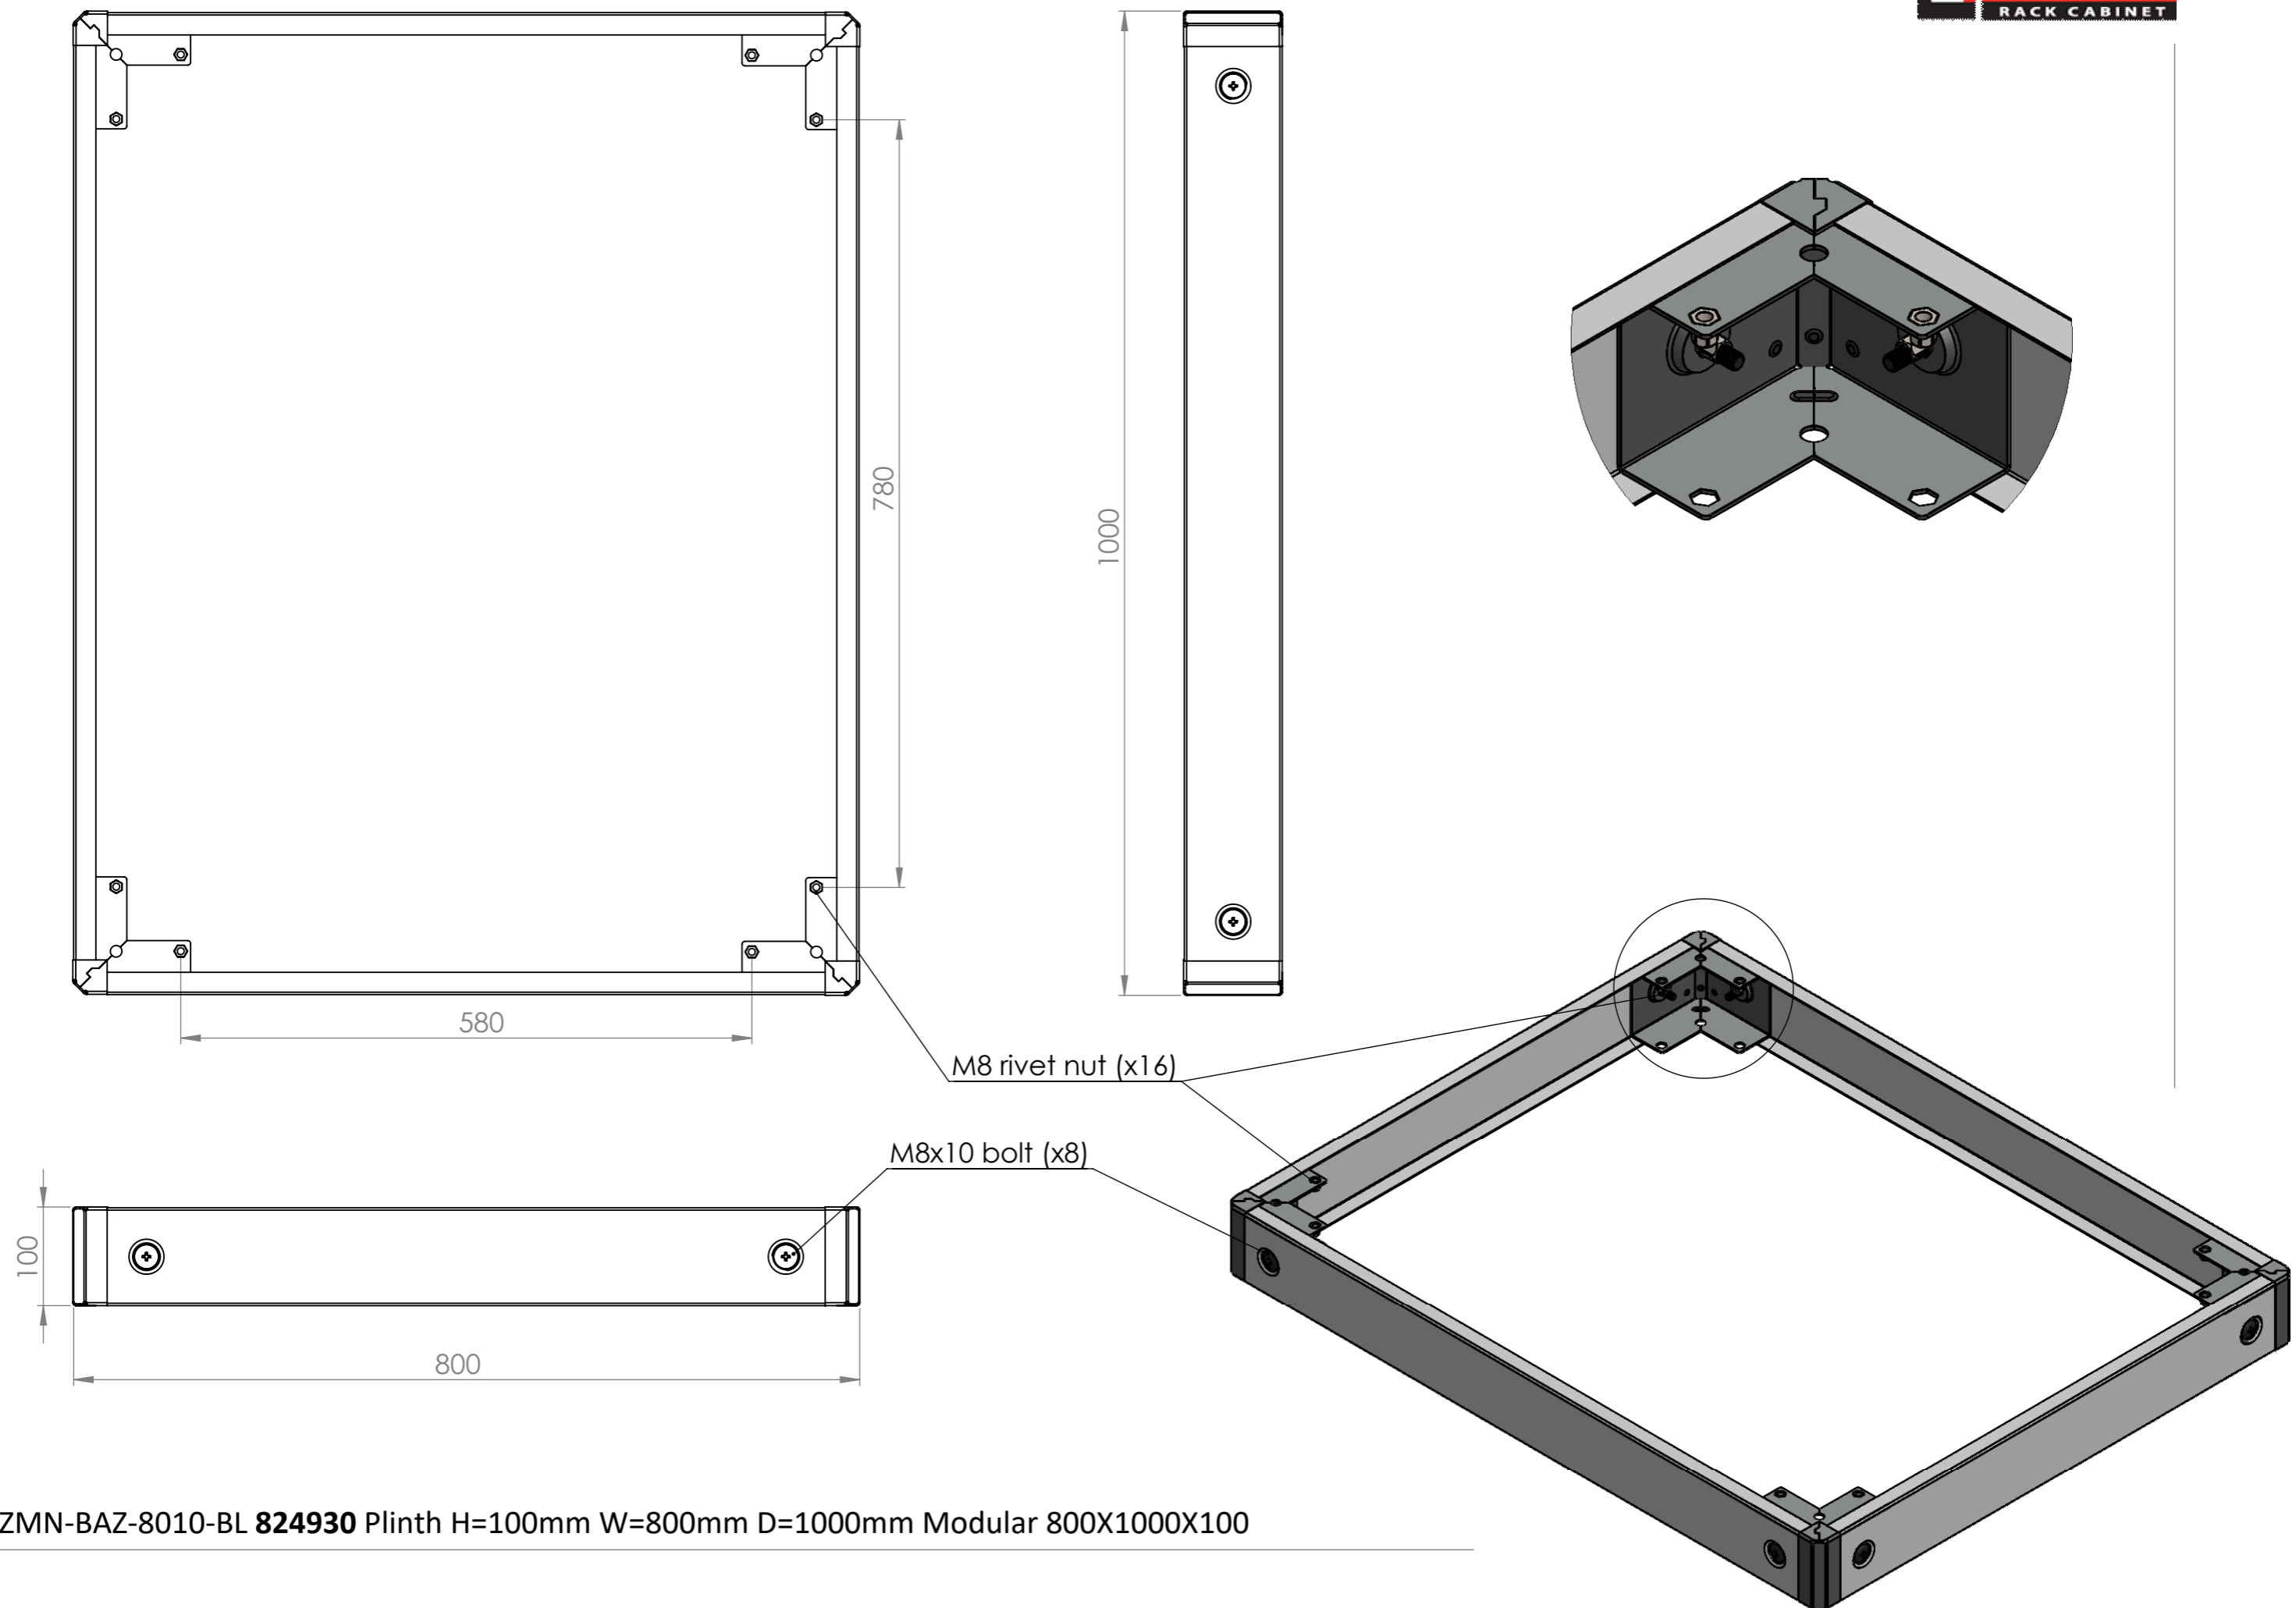

M8 rivet nut (x16)

M8x10 bolt (x8)

ZMN-BAZ-6080-BL 824925 Plinth H=100mm W=600mm D=800mm Modular 600X800X100

ZMN-BAZ-6010-BL 824926 Plinth H=100mm W=600mm D=1000mm Modular 600X1000X100

ZMN-BAZ-8060-BL **824928** Plinth H=100mm W=800mm D=600mm Modular 800X600X100

ZMN-BAZ-8080-BL 824929 Plinth H=100mm W=800mm D=800mm Modular 800X800X100

ZMN-BAZ-8010-BL 824930 Plinth H=100mm W=800mm D=1000mm Modular 800X1000X100