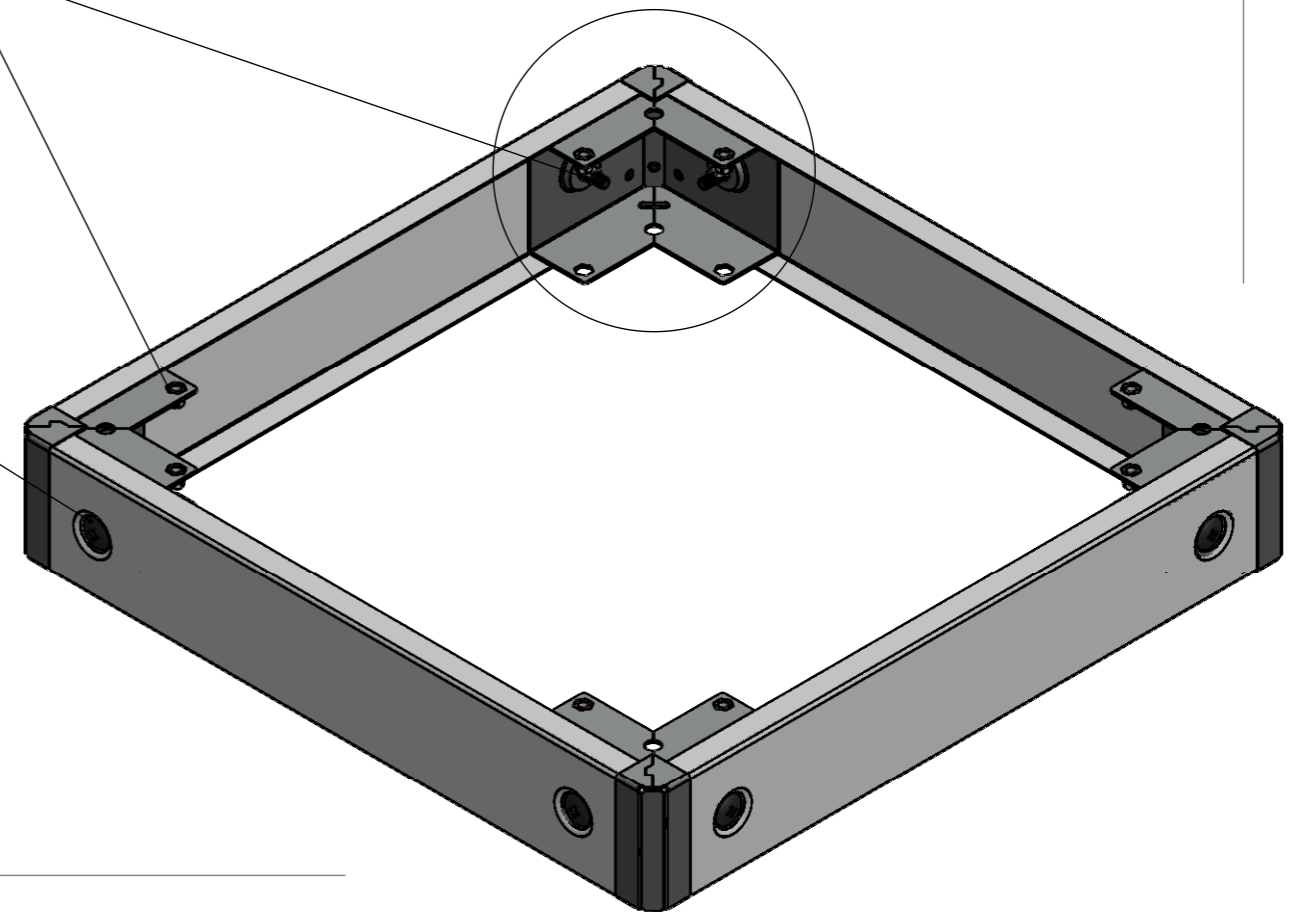

M8 rivet nut (x16)

M8x10 bolt (x8)

ZMN-BAZ-6080-BL 824925 Plinth H=100mm W=600mm D=800mm Modular 600X800X100

ZMN-BAZ-6010-BL 824926 Plinth H=100mm W=600mm D=1000mm Modular 600X1000X100

ZMN-BAZ-8060-BL **824928** Plinth H=100mm W=800mm D=600mm Modular 800X600X100

ZMN-BAZ-8080-BL 824929 Plinth H=100mm W=800mm D=800mm Modular 800X800X100

ZMN-BAZ-8010-BL 824930 Plinth H=100mm W=800mm D=1000mm Modular 800X1000X100