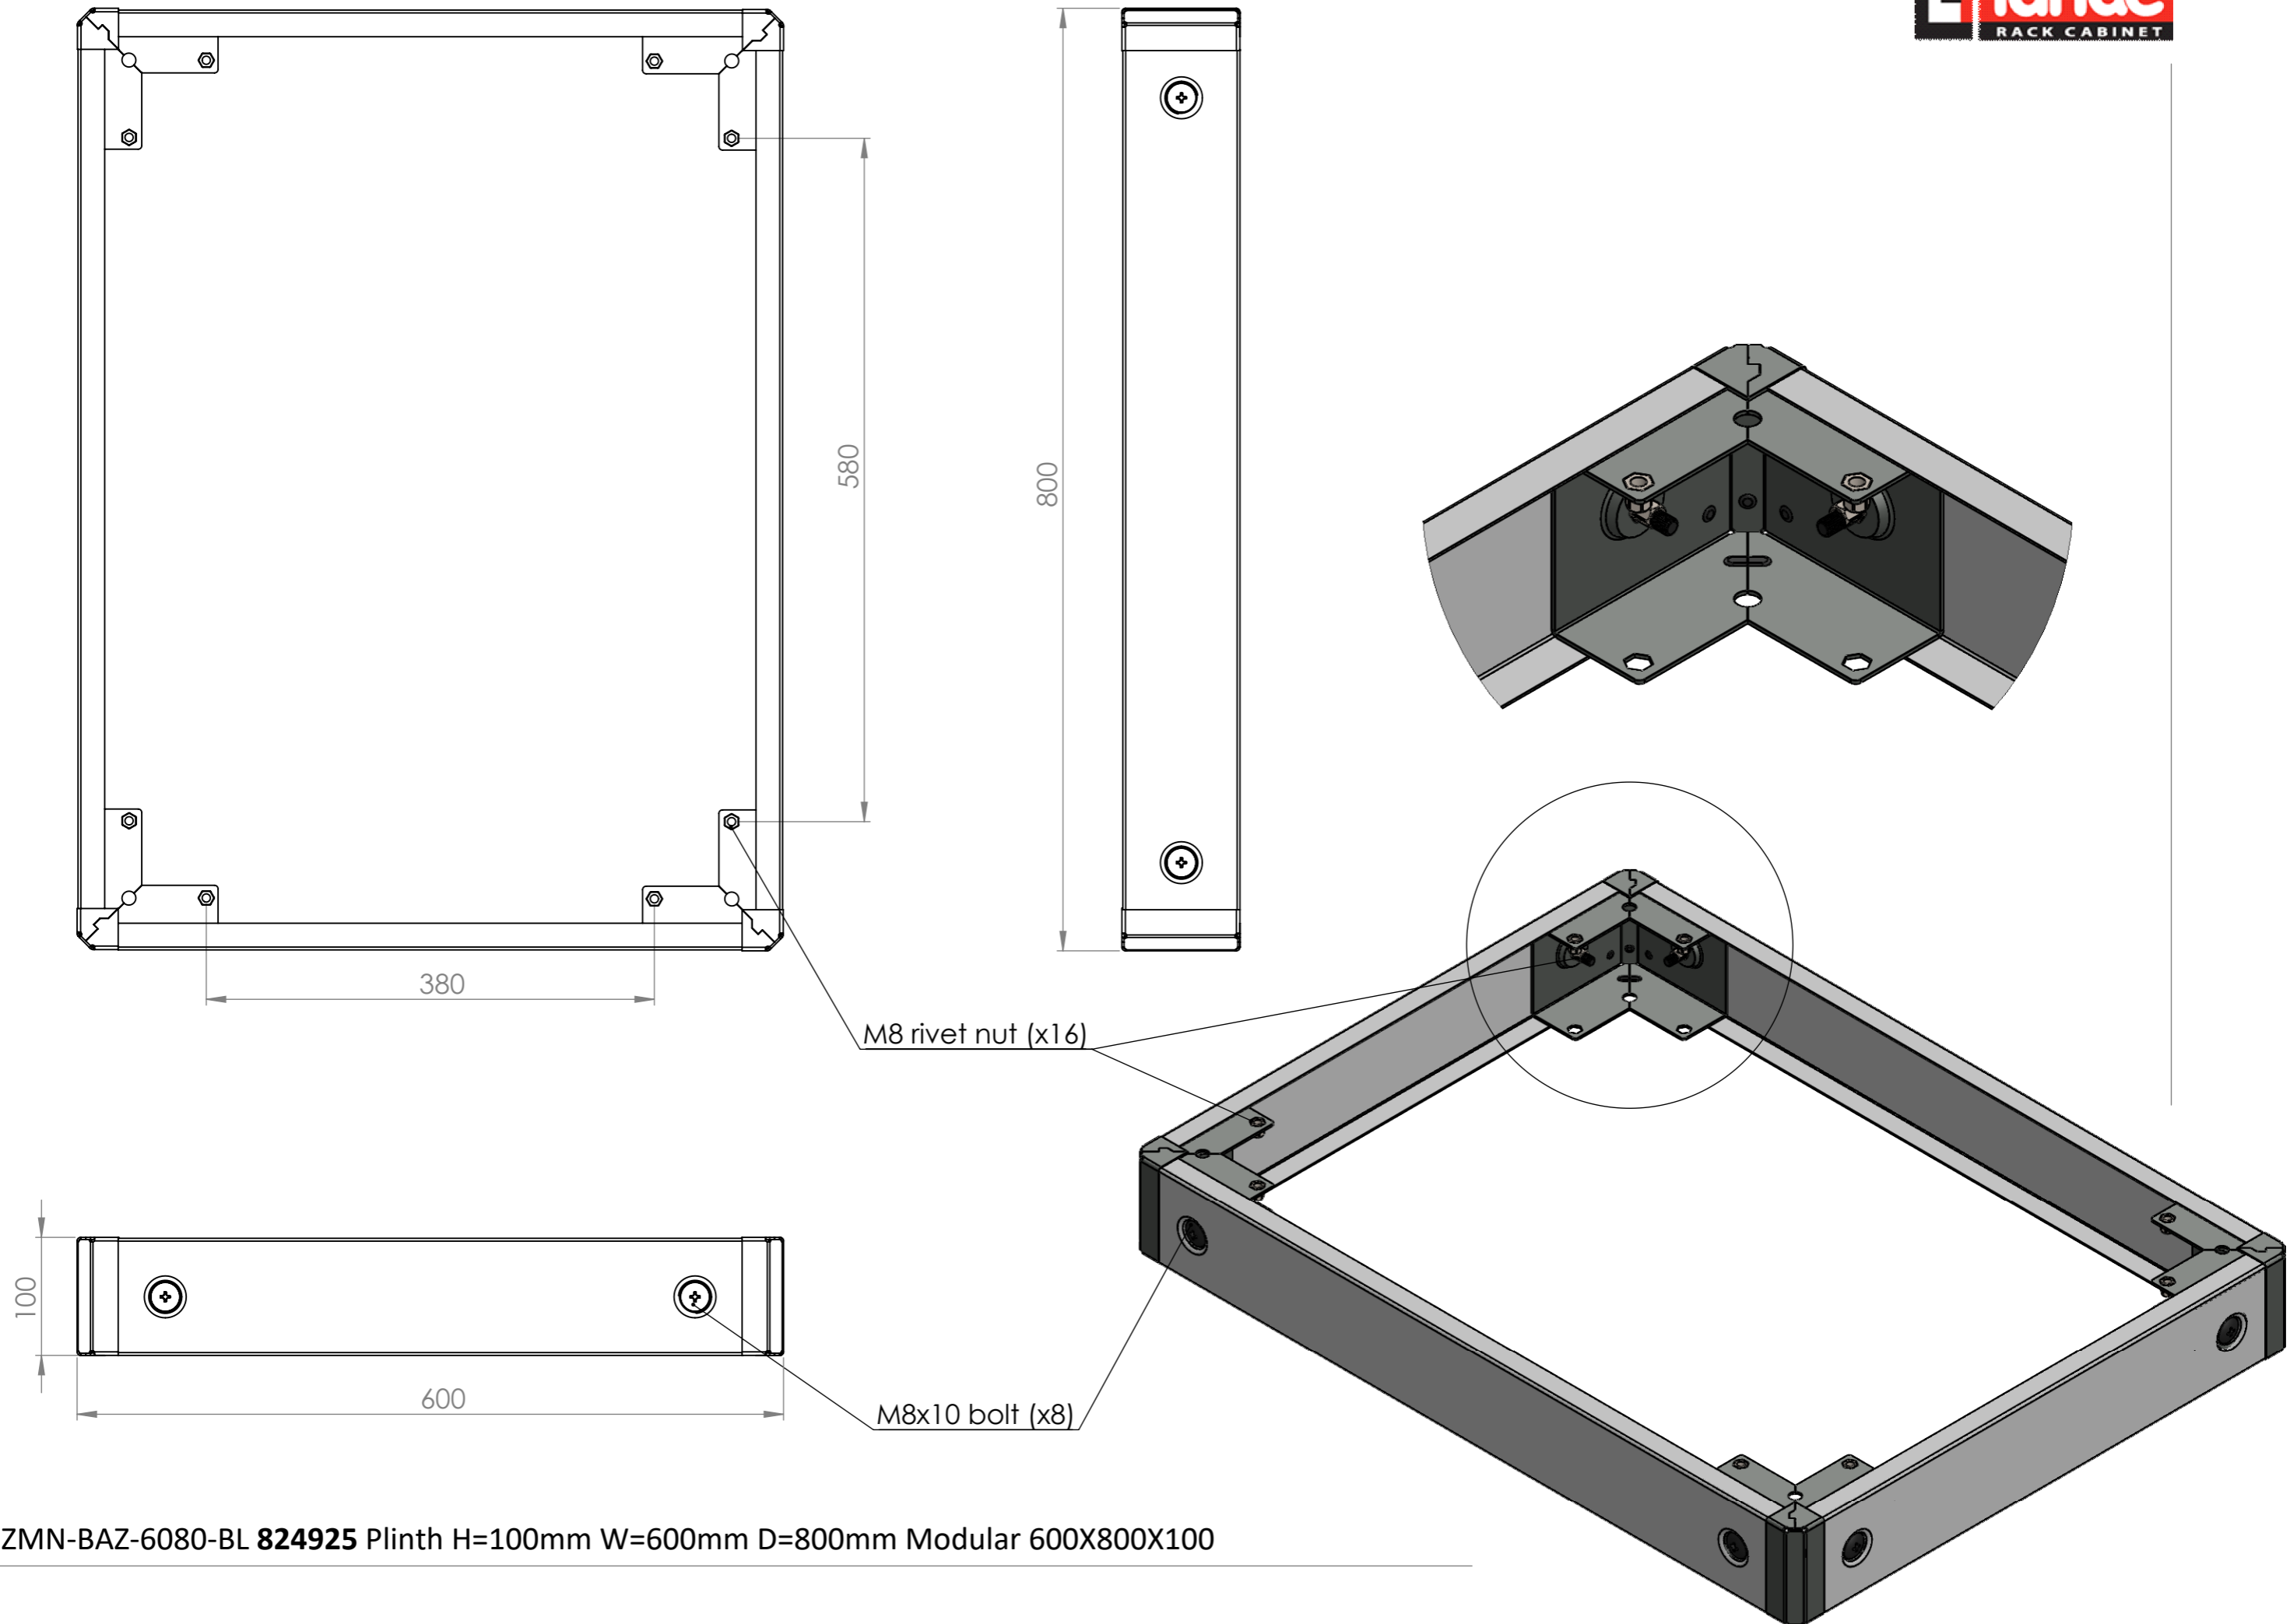

M8 rivet nut (x16)

M8x10 bolt (x8)

ZMN-BAZ-6080-BL 824925 Plinth H=100mm W=600mm D=800mm Modular 600X800X100

ZMN-BAZ-6010-BL 824926 Plinth H=100mm W=600mm D=1000mm Modular 600X1000X100

ZMN-BAZ-8060-BL **824928** Plinth H=100mm W=800mm D=600mm Modular 800X600X100

ZMN-BAZ-8080-BL 824929 Plinth H=100mm W=800mm D=800mm Modular 800X800X100

ZMN-BAZ-8010-BL 824930 Plinth H=100mm W=800mm D=1000mm Modular 800X1000X100